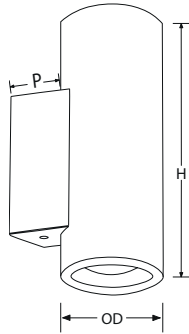

AA-WLG150-B

AA-WLG176-B

AA-WLG102-B

**WORKS WITH
GU10 LAMPS**

SKU	Type	Height
AA-WLG150-W	Up/Down	150mm
AA-WLG150-B	Up/Down	150mm
AA-WLG176-W	Up/Down	176mm
AA-WLG176-B	Up/Down	176mm
AA-WLG102-W	Down or Up	102mm
AA-WLG102-B	Down or Up	102mm

Colour options:

Black White

Line Drawing

AA-WLG150
(H) 150mm Height
(OD) 68mm Overall
(P) 800mm Projection

AA-WLG176
(H) 176mm Height
(OD) 60mm Overall
(P) 87mm Projection

AA-WLG102
(H) 102mm Height
(OD) 80mm Overall
(P) 119mm Projection