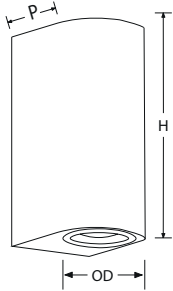

AA-WLG150-B

AA-WLG176-B

AA-WLG102-B

**WORKS WITH
GU10 LAMPS**

SKU	Type	Height
AA-WLG150-W	Up/Down	150mm
AA-WLG150-B	Up/Down	150mm
AA-WLG176-W	Up/Down	176mm
AA-WLG176-B	Up/Down	176mm
AA-WLG102-W	Down or Up	102mm
AA-WLG102-B	Down or Up	102mm

Colour options:

Black White

Line Drawing

AA-WLG150
(H) 150mm Height
(OD) 68mm Overall
(P) 800mm Projection

AA-WLG176
(H) 176mm Height
(OD) 60mm Overall
(P) 87mm Projection

AA-WLG102
(H) 102mm Height
(OD) 80mm Overall
(P) 119mm Projection