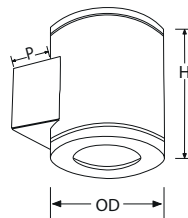

AA-WLG150-B

AA-WLG176-B

AA-WLG102-B

**WORKS WITH
GU10 LAMPS**

SKU	Type	Height
AA-WLG150-W	Up/Down	150mm
AA-WLG150-B	Up/Down	150mm
AA-WLG176-W	Up/Down	176mm
AA-WLG176-B	Up/Down	176mm
AA-WLG102-W	Down or Up	102mm
AA-WLG102-B	Down or Up	102mm

Colour options:

Black White

Line Drawing

AA-WLG150
(H) 150mm Height
(OD) 68mm Overall
(P) 800mm Projection

AA-WLG176
(H) 176mm Height
(OD) 60mm Overall
(P) 87mm Projection

AA-WLG102
(H) 102mm Height
(OD) 80mm Overall
(P) 119mm Projection