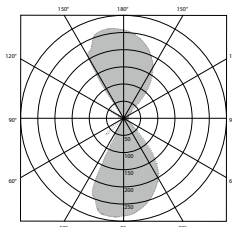

### Line Drawing

**AA-WL10-CS**

(L) 150mm Length  
(W) 100mm Width  
(P) 92mm Projection

**AA-WL18-CS**

(L) 300mm Length  
(W) 100mm Width  
(P) 92mm Projection

### Polar Curves

**18W 4000K 90°**