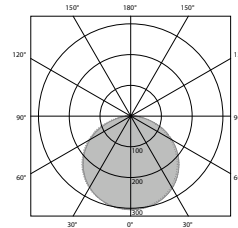

*Add suffix **W** or **BLK** for White or Black finish

Colour options:

Black White

Line Drawing

AA-BHD18-CS **AA-BHDE18-CS**
(OD) 277mm Overall Ø (OD) 277mm Overall Ø
(P) 80mm Projection (P) 80mm Projection

Polar Curves

24W 4000K 120°

2150 Lumens

Product Features:

- Colour temperature can be switched between 3000K, 4000K and 5000K
- Wattage selectable
- Die cast aluminium body
- Rear entry access wiring compartment allows for easy installation
- For ambient temperatures from -20° C to 45° C
- Flicker free
- 1.5kV surge protection