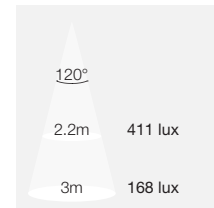

7 YEAR
WARRANTY

WATTAGE
SELECTABLE

COLOUR
SELECTABLE

| Cat. No. | Watts | lm/W | Lumens | Colour | Beam | Type |
|---------------------|-----------------|----------|-------------|---------------------|------|----------|
| AA-BHD18-CS* | 12W / 18W / 24W | up to 96 | 1150-2150lm | 3000K, 4000K, 5000K | 120° | Standard |
| Accessory | | up to 71 | 900-1700lm | 3000K, 4000K, 5000K | 90° | Eyelid |
| AA-BHDE* | Eyelid bezel | | | | | |

*Add suffix **W** or **BLK** for White or Black finish

Colour options:

Black White

Line Drawing

AA-BHD18-CS **AA-BHDE18-CS**
(OD) 277mm Overall Ø (OD) 277mm Overall Ø
(P) 80mm Projection (P) 80mm Projection

Polar Curves

24W 4000K 120°

2150 Lumens

Product Features:

- Colour temperature can be switched between 3000K, 4000K and 5000K
- Wattage selectable
- Die cast aluminium body
- Rear entry access wiring compartment allows for easy installation
- For ambient temperatures from -20° C to 45° C
- Flicker free
- 1.5kV surge protection